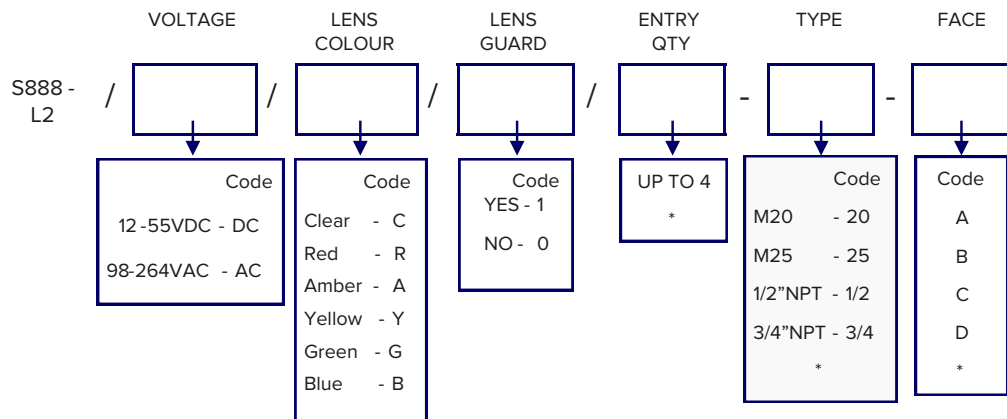

ATEX: EN60079-0:2012, EN60079-1:2007 and EN60079-31:2009.

IECEX: IEC60079-0:2011, IEC60079-1:2007 and IEC60079-31:2008.

IP: 60529:1997+A1:2000.

LUMINOUS INTENSITY: S888 – L2		
Colour	White LED's With Coloured Lens	Coloured LED's With Clear Lens
RED	2.4 cd	10 – 15 cd
AMBER	8.6 cd	10 – 15 cd
YELLOW	8.6 cd	10 – 15 cd
GREEN	6.8 cd	10 – 15 cd
BLUE	2.7 cd	10 – 15 cd
CLEAR	15 cd	15 cd

SEAGULL SAFETY

S888-L2 LED Beacon

Explosion Proof LED Beacon Stainless Steel

S888-L2 DC			
Supply Voltage	Mode	White Pulsed	White Static
12vDC	lavg(mA)	108	182
	lpk(mA)	190	183
	Watts	1.29	2.2
24vDC	lavg(mA)	96	182
	lpk(mA)	284	185
	Watts	2.31	4.36
55vDC	lavg(mA)	45	82
	lpk(mA)	83	83
	Watts	2.45	4.52

ORDERING INFORMATION

EXAMPLE: S888 - L2/DC/R/1/2 - 20-AC
LED Beacon, 12-55 VDC, Red Lens,
Lens Guard, 2 x M20 entries on faces A & C

* Standard Cable Entry Arrangement
1 x 20 mm FACE A
1 x 20 mm FACE C

Other Cable Entry Arrangements May Result
In Increased Prices & Longer Delivery Times.
More Details Available On Request.