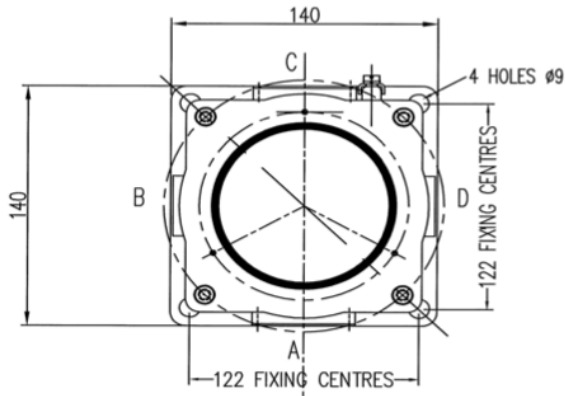

SEAGULL SAFETY

S888-L2 LED Beacon

Explosion Proof LED Beacon Stainless Steel

S888-L2 DC			
Supply Voltage	Mode	White Pulsed	White Static
12vDC	lavg(mA)	108	182
	lpk(mA)	190	183
	Watts	1.29	2.2
24vDC	lavg(mA)	96	182
	lpk(mA)	284	185
	Watts	2.31	4.36
55vDC	lavg(mA)	45	82
	lpk(mA)	83	83
	Watts	2.45	4.52

S888-L2 AC			
Supply Voltage	Mode	White Pulsed	White Static
115vAC	Irms(mA)	37	50
	Watts	1.84	3.25
	VA	4.24	5.75
	PF	0.43	0.57
	lpk(mA)	261	248
230vAC	Irms(mA)	22	32
	Watts	2.02	3.66
	VA	5.12	7.28
	PF	0.39	0.5
	lpk(mA)	218	195