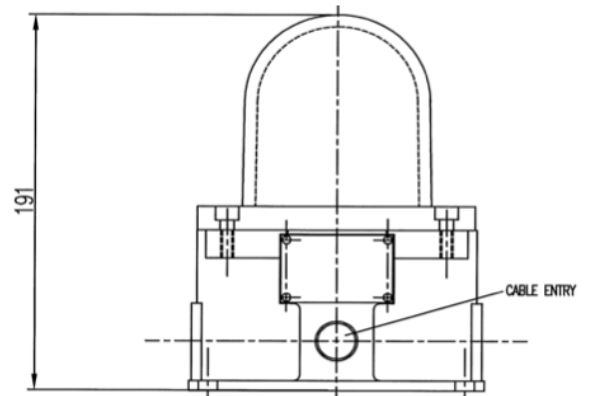

SEAGULL SAFETY

S888-L2 LED Beacon

Explosion Proof LED Beacon Stainless Steel

S888-L2 DC			
Supply Voltage	Mode	White Pulsed	White Static
12vDC	lavg(mA)	108	182
	lpk(mA)	190	183
	Watts	1.29	2.2
24vDC	lavg(mA)	96	182
	lpk(mA)	284	185
	Watts	2.31	4.36
55vDC	lavg(mA)	45	82
	lpk(mA)	83	83
	Watts	2.45	4.52

S888-L2 AC			
Supply Voltage	Mode	White Pulsed	White Static
115vAC	Irms(mA)	37	50
	Watts	1.84	3.25
	VA	4.24	5.75
	PF	0.43	0.57
	lpk(mA)	261	248
230vAC	Irms(mA)	22	32
	Watts	2.02	3.66
	VA	5.12	7.28
	PF	0.39	0.5
	lpk(mA)	218	195